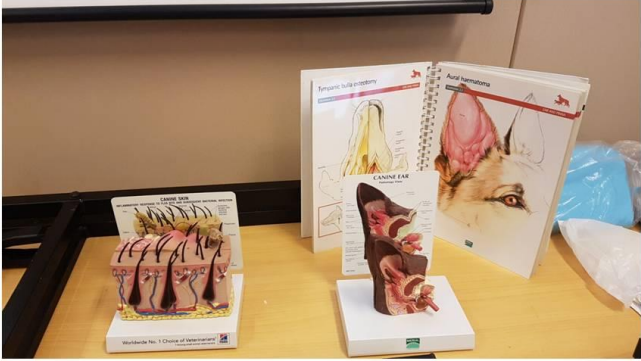

Dr Yuan addressing the K1 students

Charmaine is examining Ashley

Sean 's heart going lub-dub.

This is the way to put on the

Mitchel giving Ashley an injection.

Sean 's heart going lub-dub.

Listening attentively to Dr Prithiba

Models and books

Yu Heng is trying to detect Ashley's heartbeat.

Being wowed by the models

How do you identify a policeman?

Thank you for taking care of us.

Do you know that there are four cameras?

How do you identify a policeman?